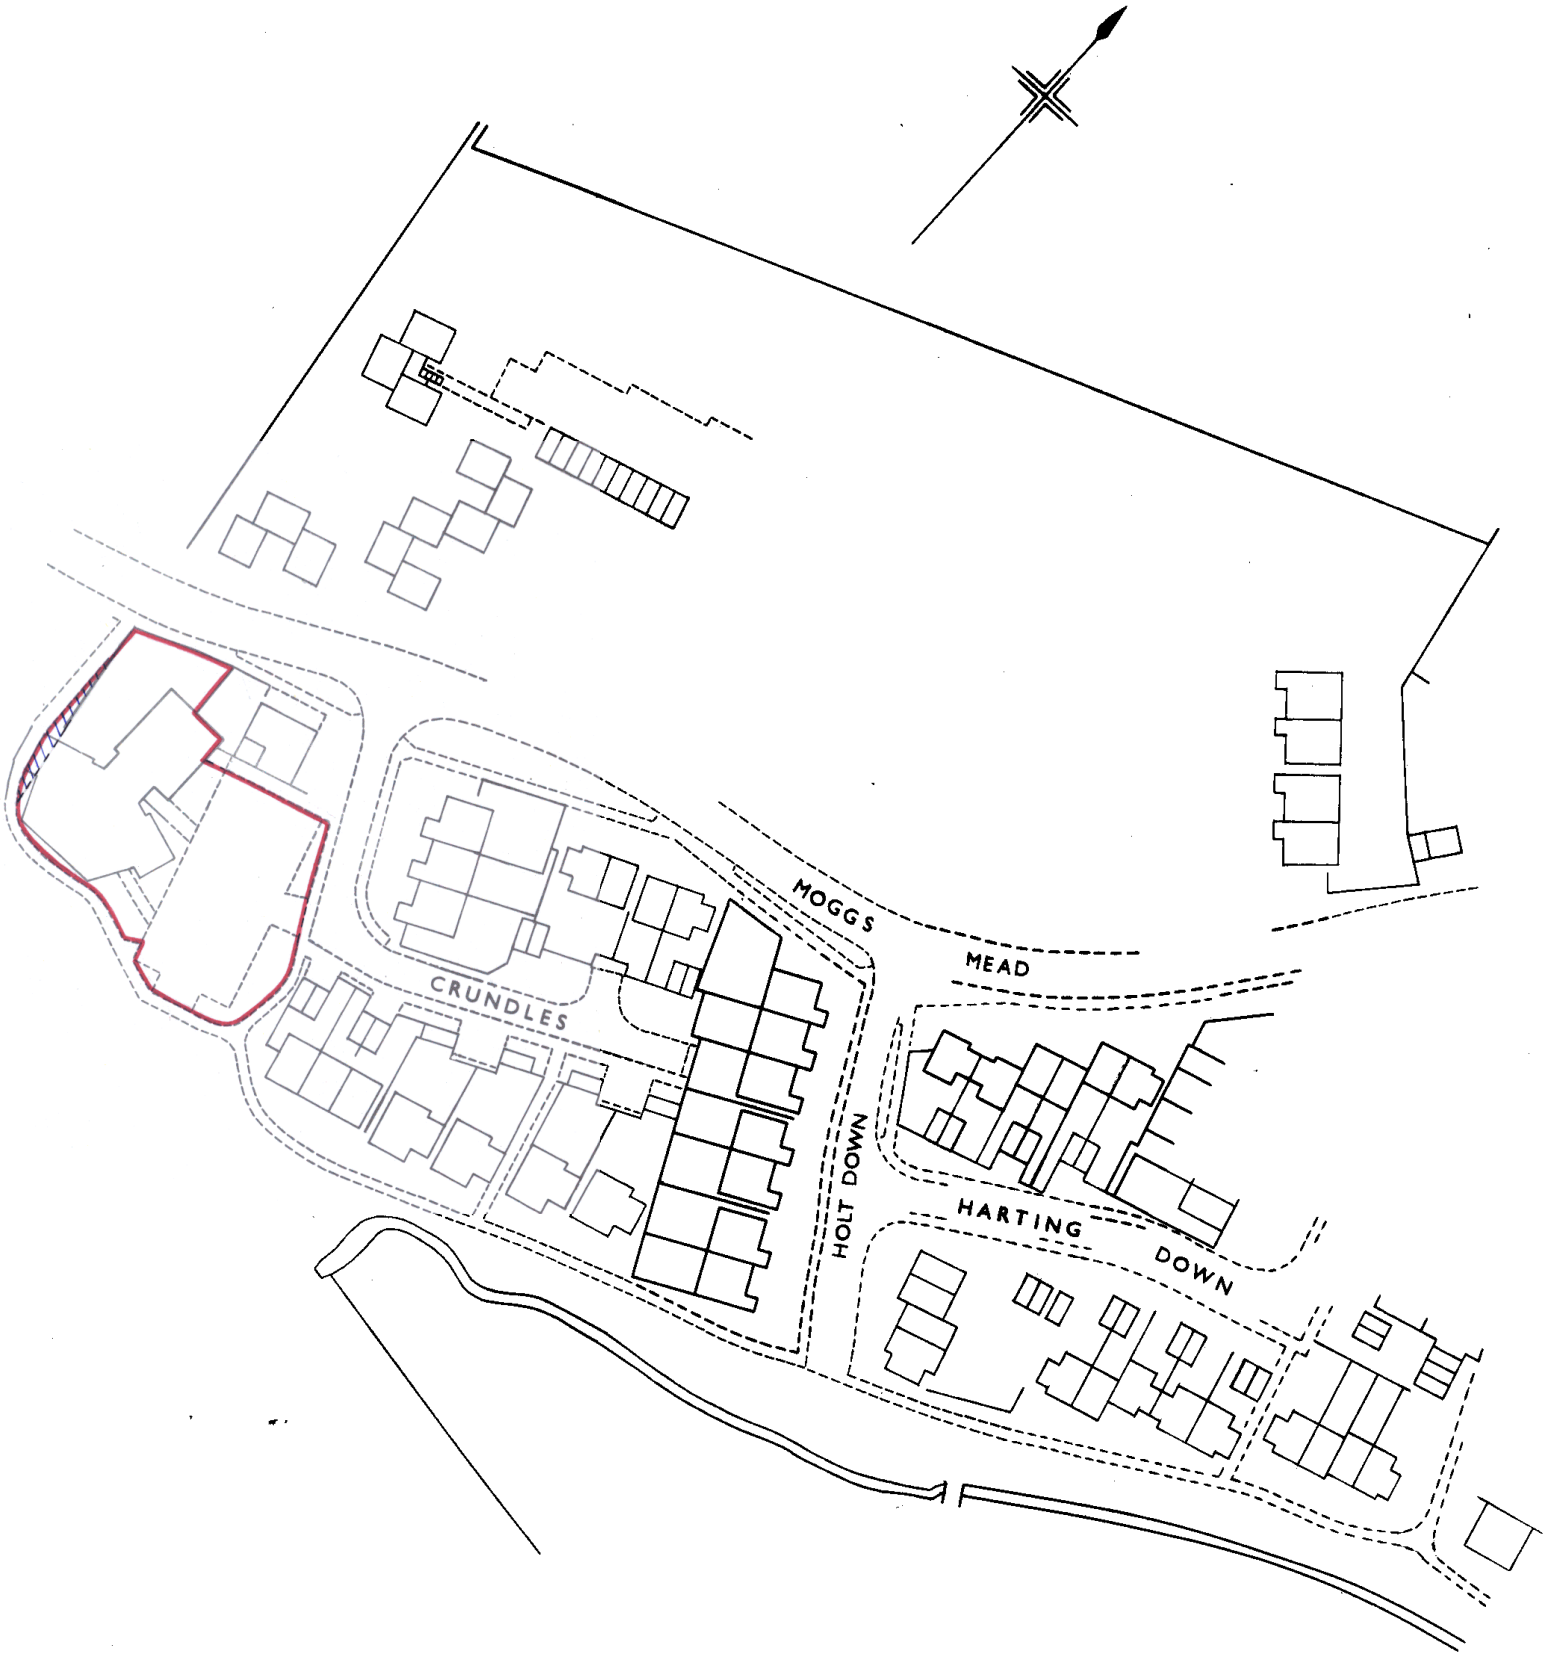

H.M. LAND REGISTRY		TITLE NUMBER	
		HP 192882	
ORDNANCE SURVEY PLAN REFERENCE	SU 7523	SECTION C	Scale 1/1250 Enlarged from 1/2500
COUNTY HAMPSHIRE	DISTRICT EAST HAMPSHIRE		© Crown copyright 1980

PETERSFIELD PARISH

This is a copy of the title plan on 14 JUL 2015 at 11:57:42. This copy does not take account of any application made after that time even if still pending in the Land Registry when this copy was issued.

This copy is not an 'Official Copy' of the title plan. An official copy of the title plan is admissible in evidence in a court to the same extent as the original. A person is entitled to be indemnified by the registrar if he or she suffers loss by reason of a mistake in an official copy. If you want to obtain an official copy, the Land Registry web site explains how to do this.

The Land Registry endeavours to maintain high quality and scale accuracy of title plan images. The quality and accuracy of any print will depend on your printer, your computer and its print settings. This title plan shows the general position, not the exact line, of the boundaries. It may be subject to distortions in scale. Measurements scaled from this plan may not match measurements between the same points on the ground.